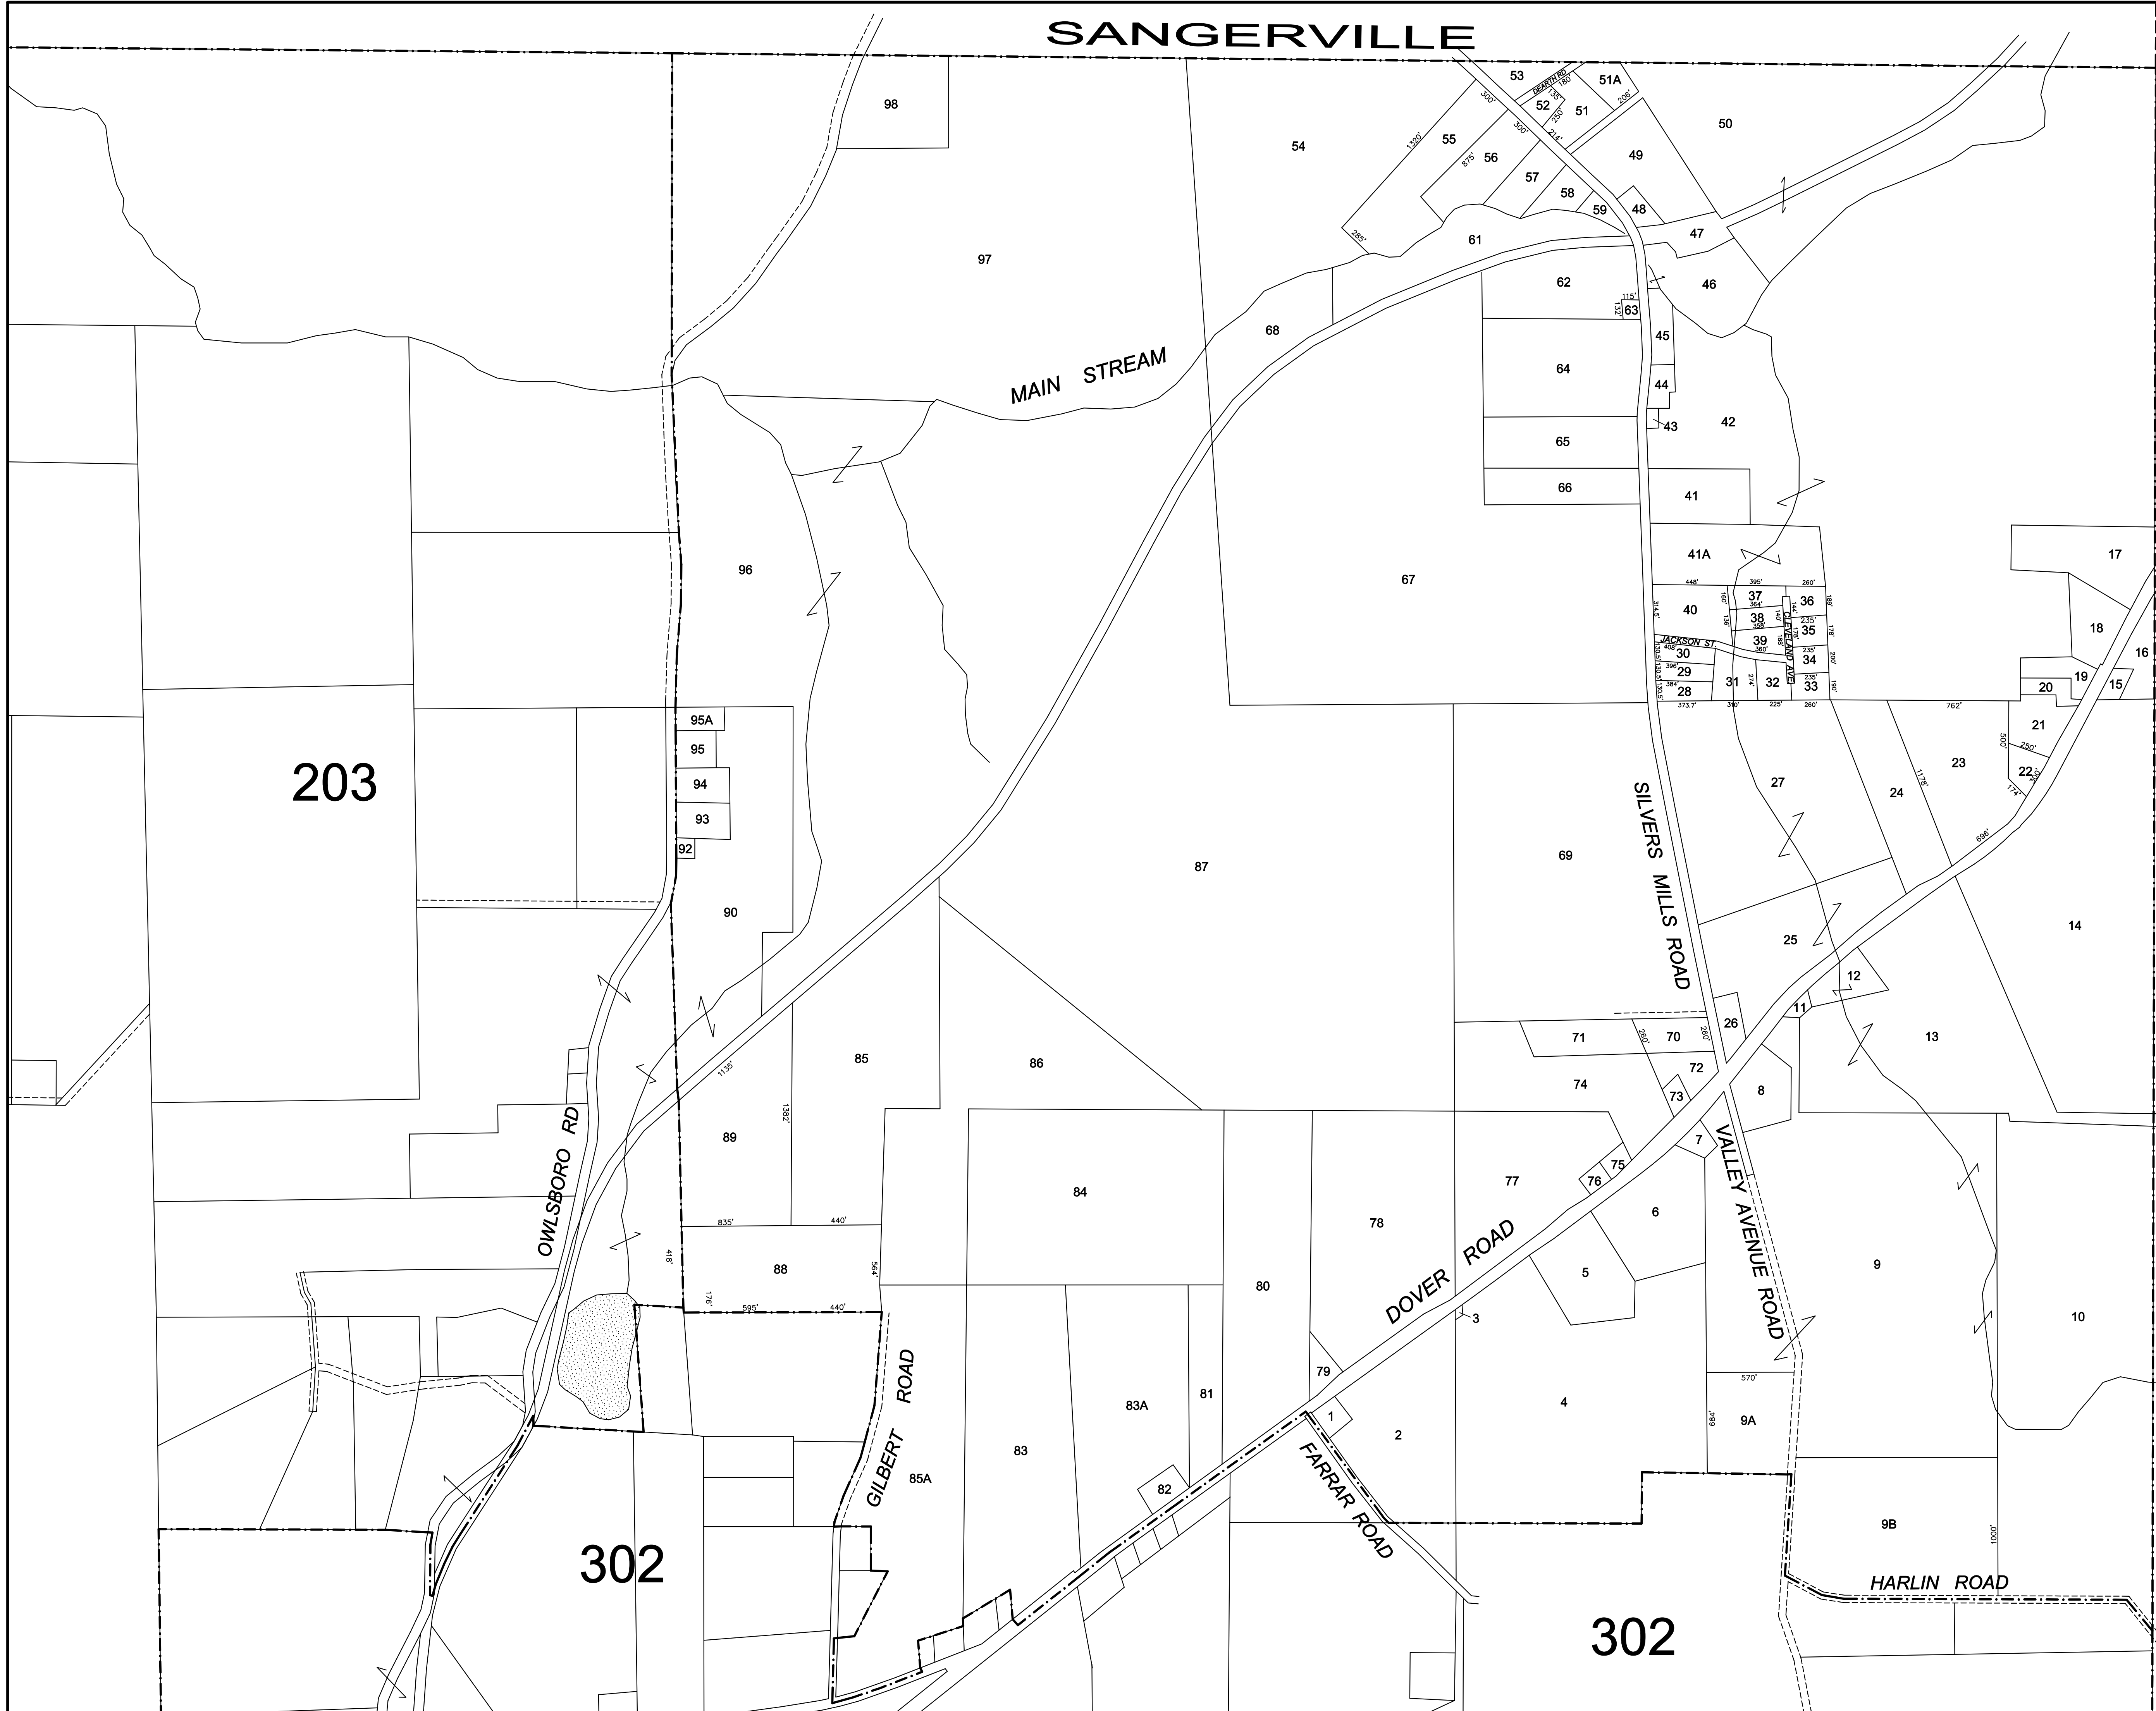

SANGERVILLE

TOWN OF
DEXTER
 PENOBSBOT COUNTY
 STATE OF MAINE
 TAX MAPS
 MAY 2010

FOR TAX ASSESSMENT PURPOSES ONLY.
 NOT TO BE USED FOR CONVEYANCES.

REVISION HISTORY	
Original May 2001	May 2010
October 24, 2003	
March 14, 2006	
June 2007	