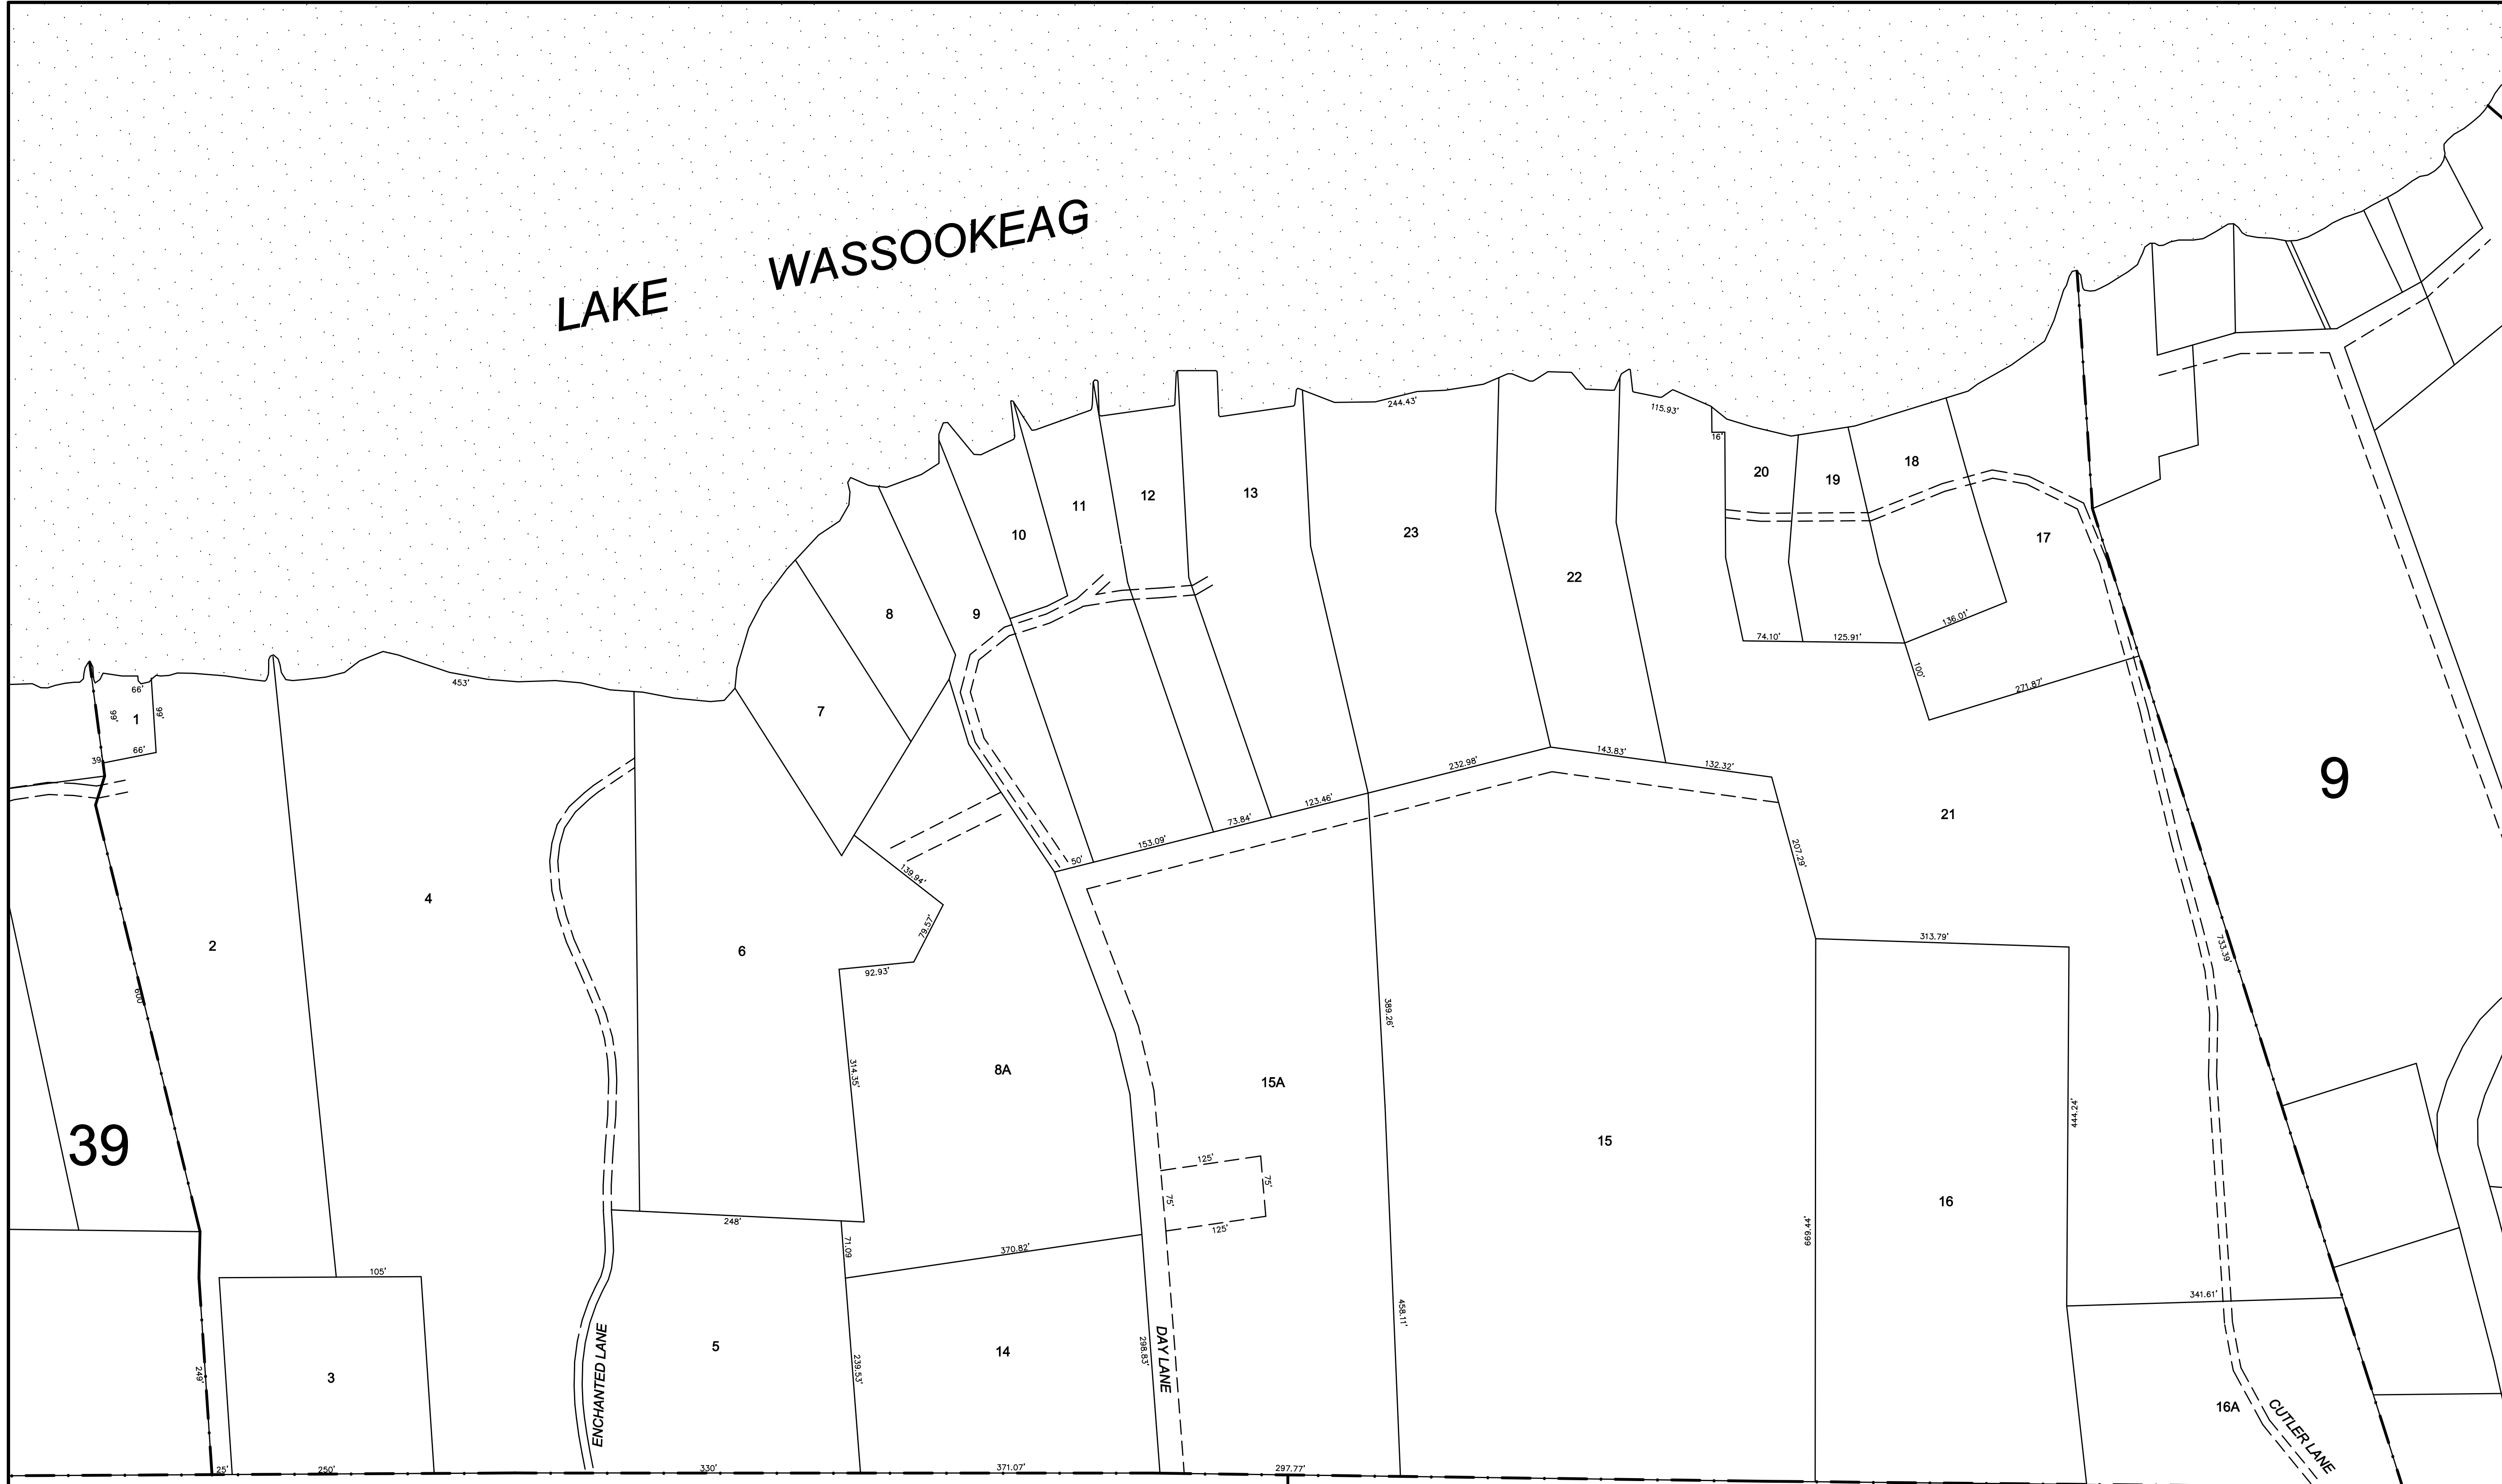

LAKE WASSOOKEAG

ZIONS HILL ROAD

101

13

TOWN OF
DEXTER
PENOBSCOT
COUNTY

STATE OF MAINE

TAX MAPS

MAY 2010

MAP NUMBER:

40