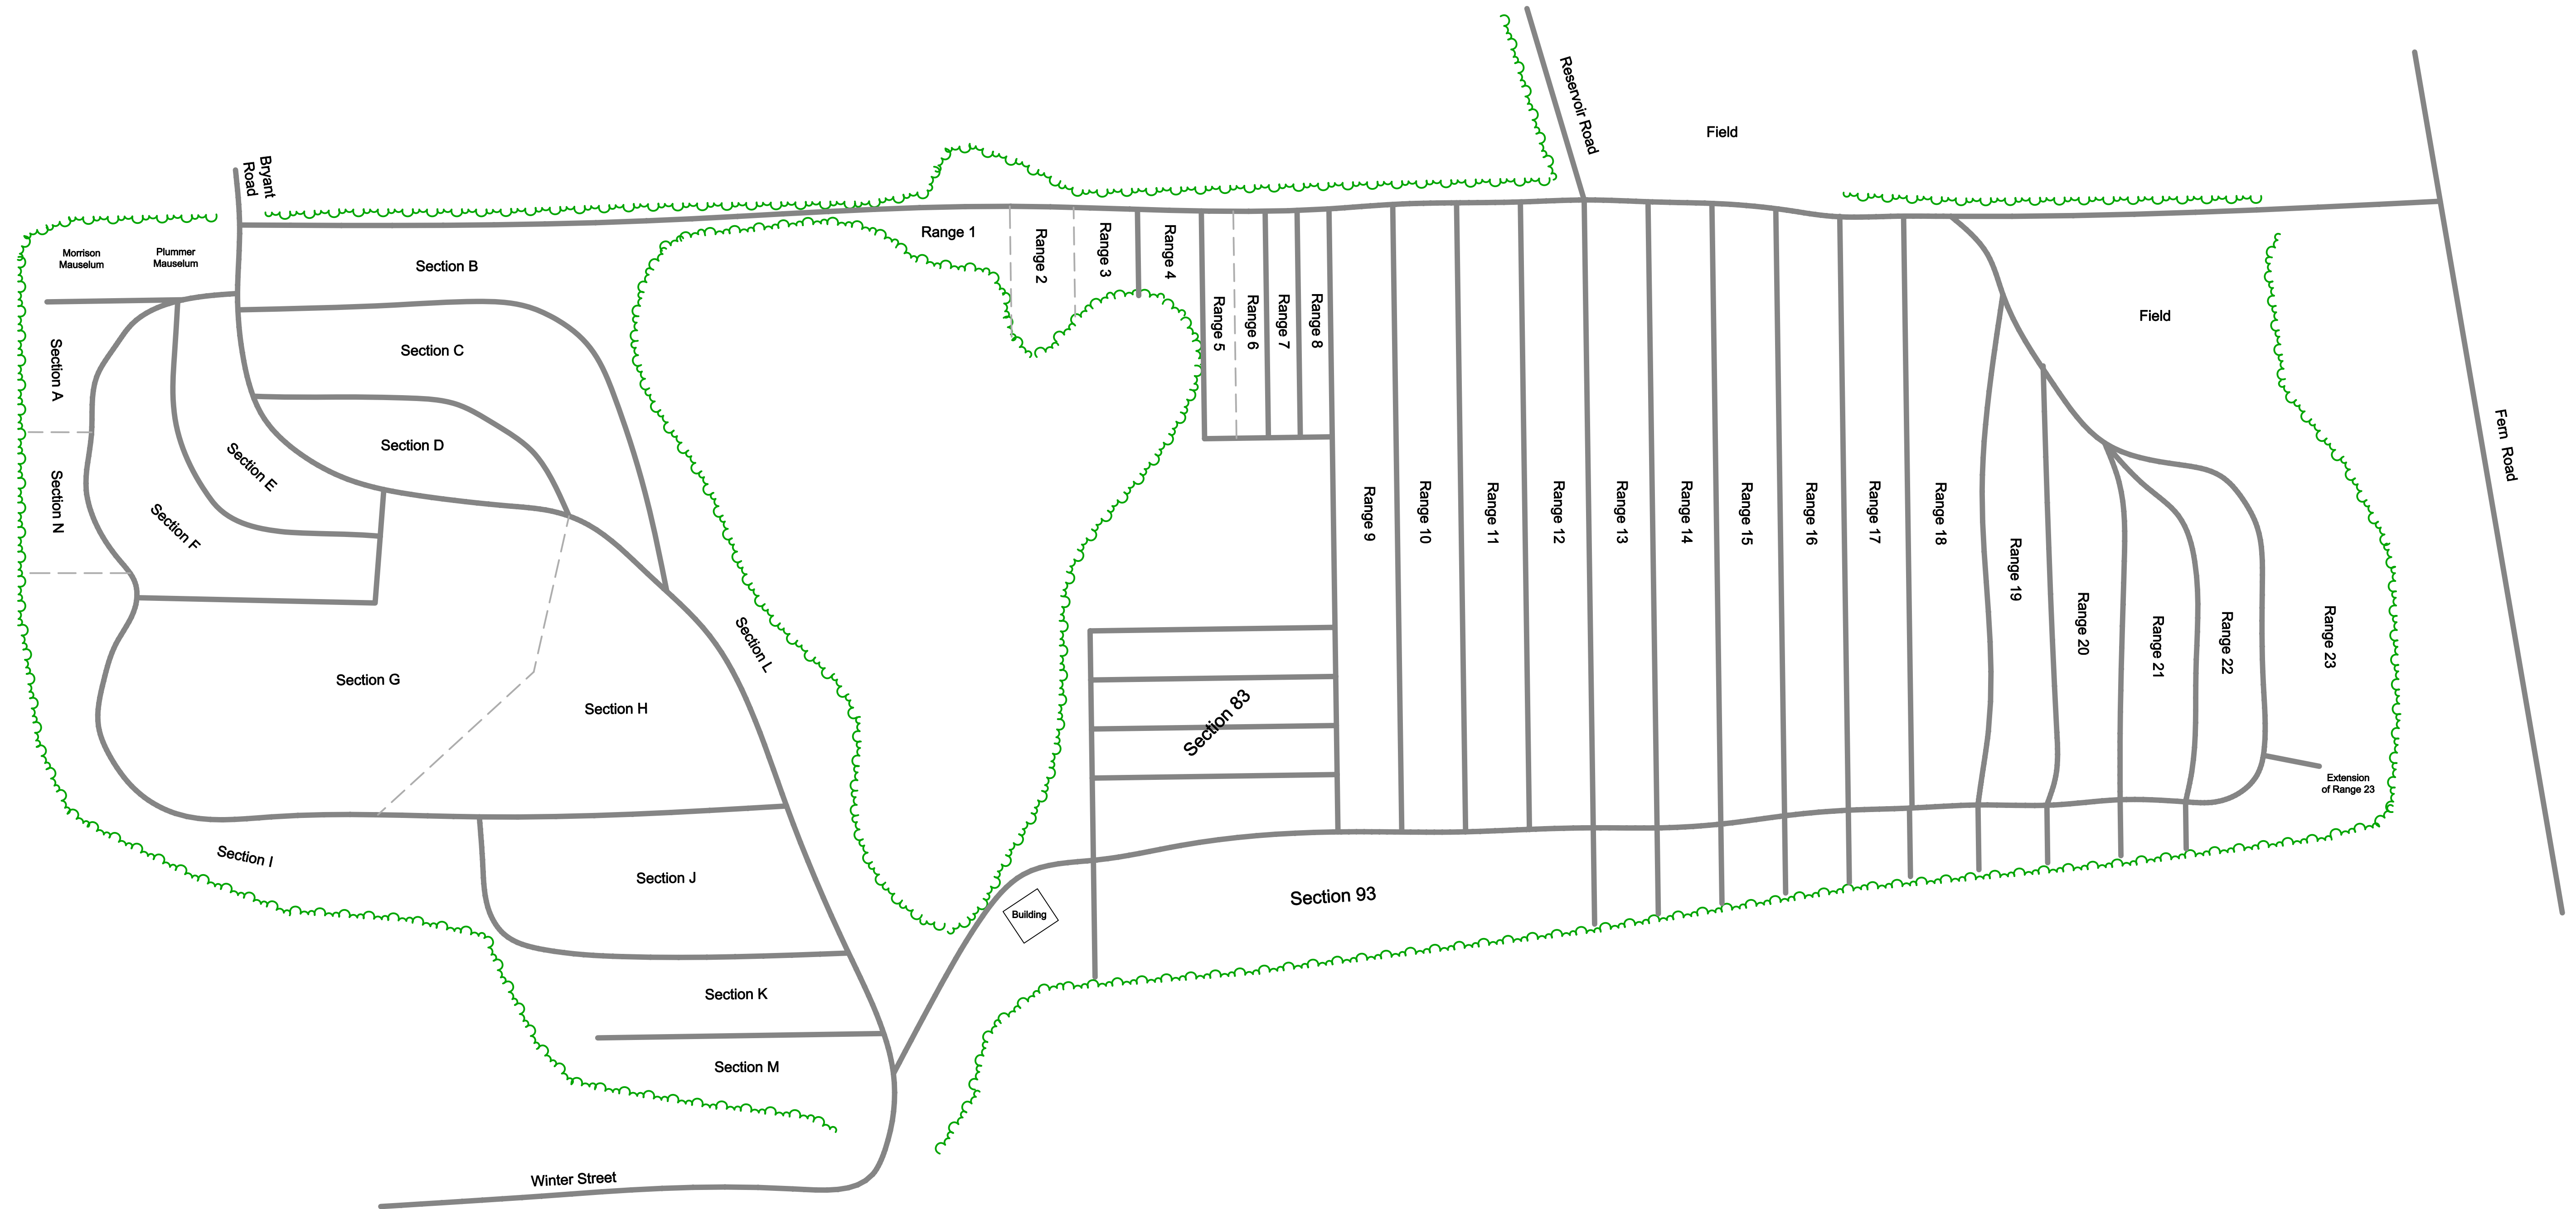

MOUNT PLEASANT CEMETERY

April 2008

SCALE: 1" = 75'